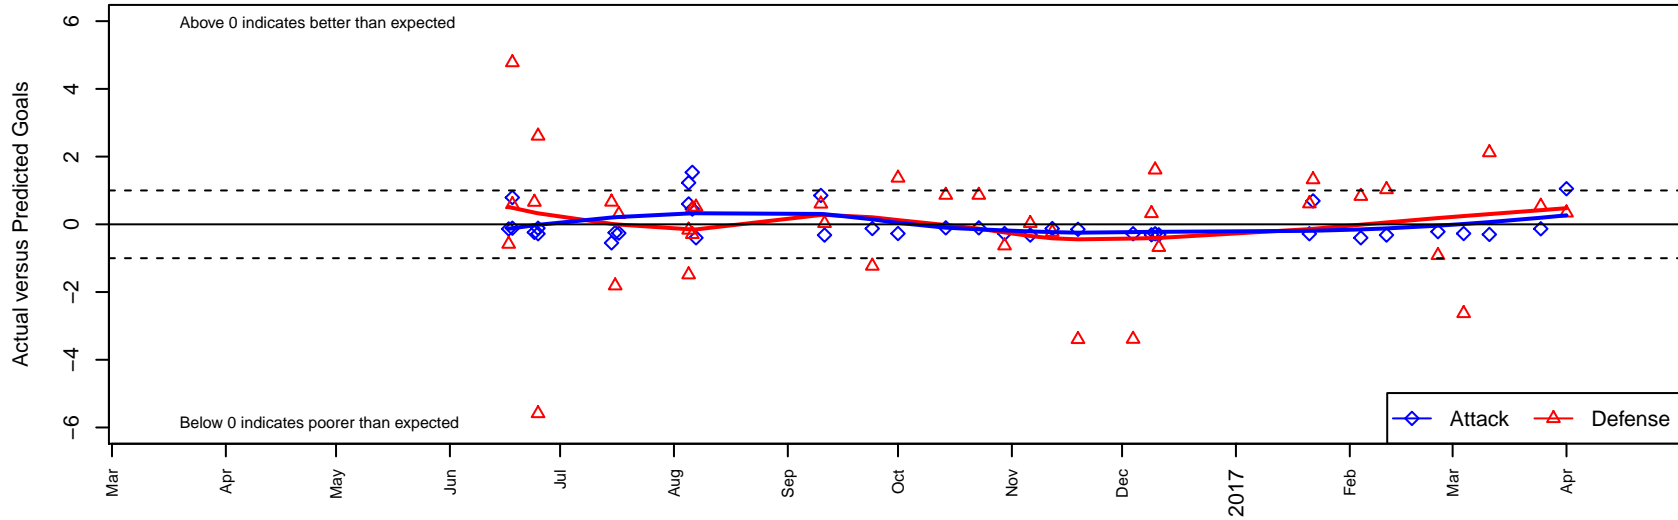

RV Slammers Orange G03

Rainier Valley Slammers
 Auburn, WA
 G03 total strength=965
 attack=1.17 defense=2.69
 fall league = RCL G03 Div 3
 spr league = Win RCL G03 Div 3

alt names used:
 RAINIER VALLEY SLAMMERS RVSG03ORAN
 RVS G03 Orange
 RVS G03 Orange
 RVS G03 Orange
 Slammers 03 Orange
 RVS G03 Orange
 RVS G03 Orange

RV Slammers Orange G03
 Dots are actual minus expected GF (blue circles) and GA (red triangles).
 Blue line is smoothed change in attack strength. Red is smoothed change in defense strength.

**attack and defense variance (black dot)
relative to other teams
and top 10 in region**