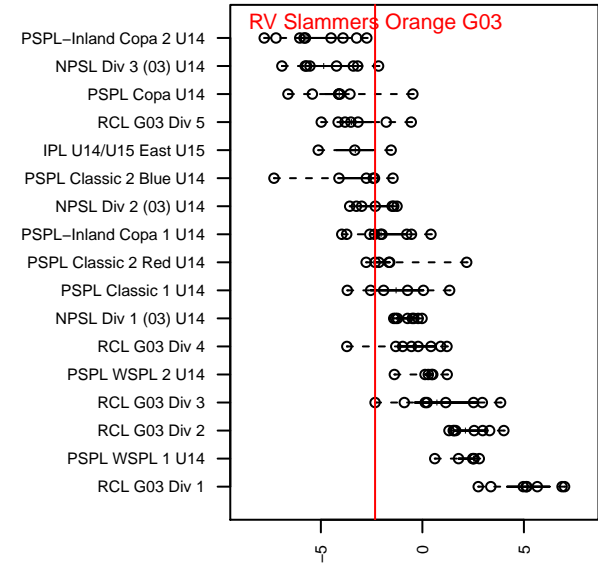

**attack and defense rating
relative to others at age
and all opponents in last 13 months**